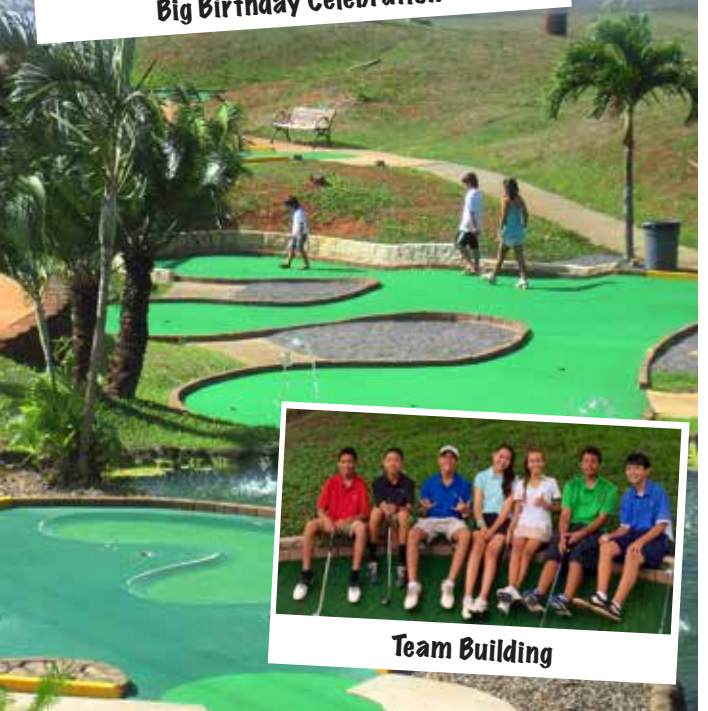

# Oahu's First **ZIPLINE**

**Big Birthday Celebration**

**Team Building**

### **MINI-PUTT (3-11 YEARS OLD)**

18 Holes (one course) \$6  
36 Holes (both courses) \$8